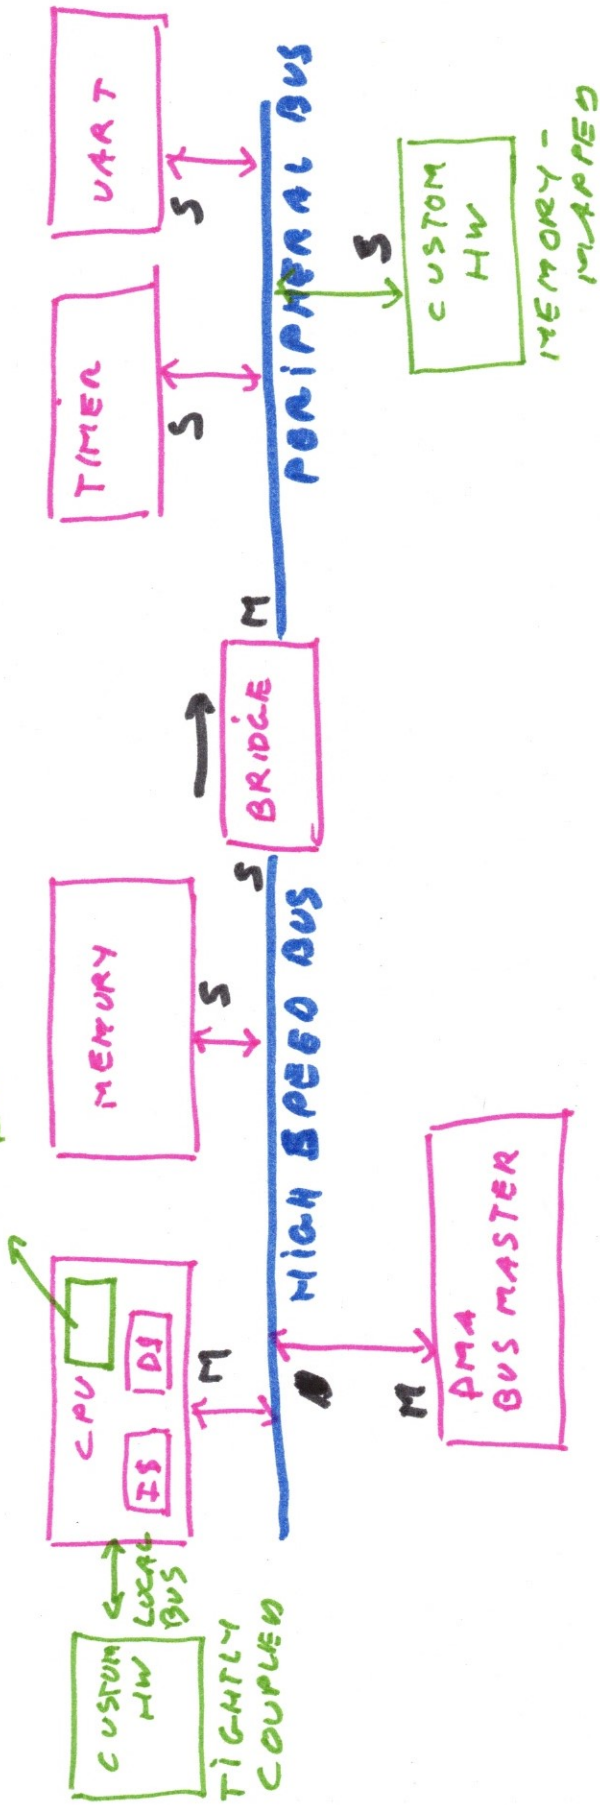

SYSTEM-ON-CHIP

TRUE CUSTOM INSTRUCTION
CUSTOM HW

ADDRESS FROM	ADDRESS TO	WHO
0	7FFF FFFF	MEMORY
8000 0000	8000 FFFF	BRIDGE
8000 0000	8000 00FF	TIMER

H-S BUS {