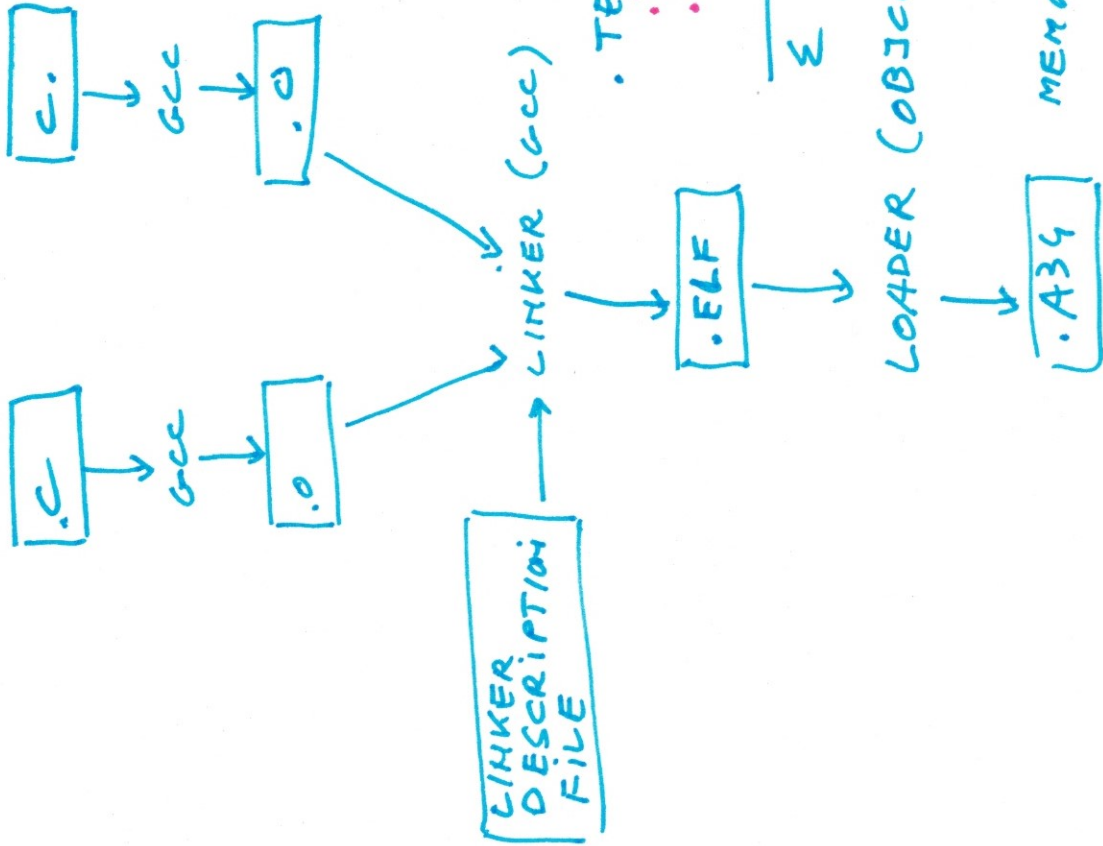

MSP 430 C COMPILER

FRONT-END - LANGUAGE SPEC.
BACK-END - PROCESSOR SPEC.

SECTION

- .TEXT INSTRUCTIONS
- .DATA INITIALIZED GLOBAL
- .BSS UNINITIALIZED GLOBAL

LOADER (objcopy)

MEMORY IMAGE